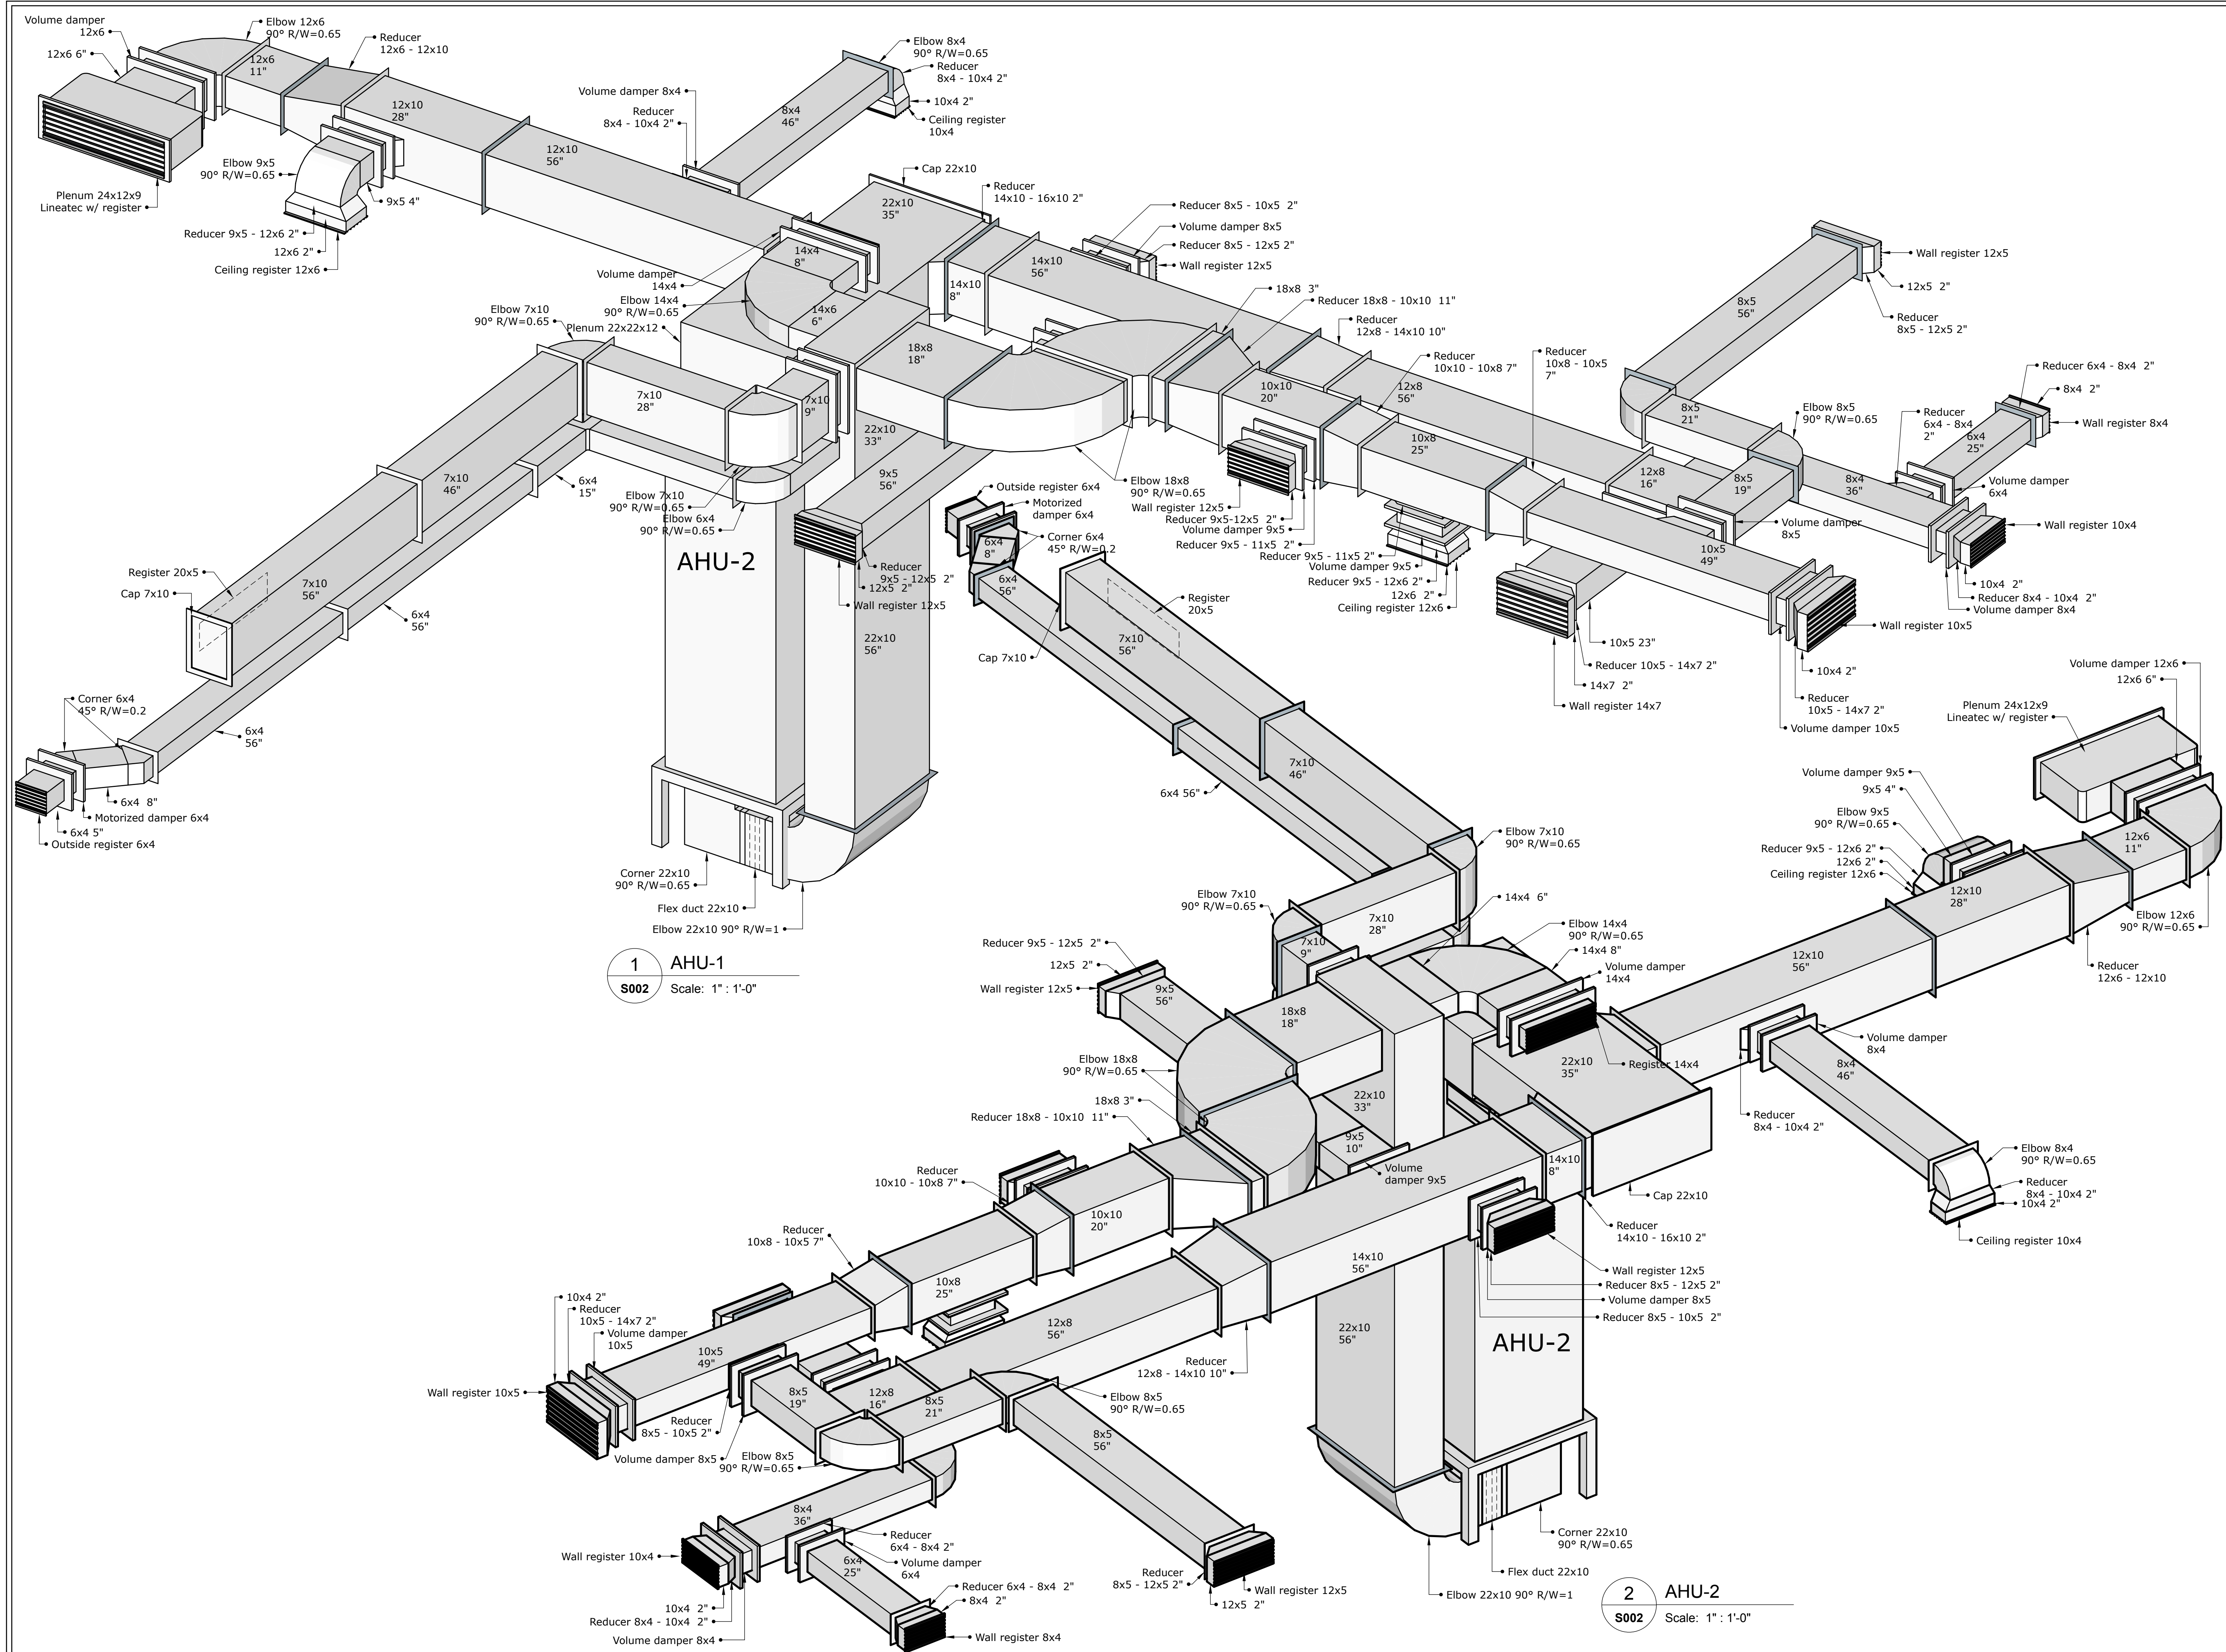

THE MURPHY RESIDENCE
 122 EAST 82ND STREET
 NEW YORK, NY 10028

MARK	DATE
ISSUE:	
PROJECT NO:	
CAD FILE:	
DATE:	
DRAWN BY:	
CHECKED BY:	
COPYRIGHT	
SHEET TITLE:	

AHU-1
 DRAWING SHEET NO:
S001

1 AHU-1
S002 Scale: 1" : 1'-0"

2 AHU-2
S002 Scale: 1" : 1'-0"

THE MURPHY RESIDENCE
 122 EAST 82BD STREET
 NEW YORK, NY 10028

MARK	DATE
ISSUE:	
PROJECT NO:	
CAD FILE:	
DATE:	
DRAWN BY:	
CHECKED BY:	
COPYRIGHT	
SHEET TITLE:	
AHU-2	
DRAWING SHEET NO:	
S002	